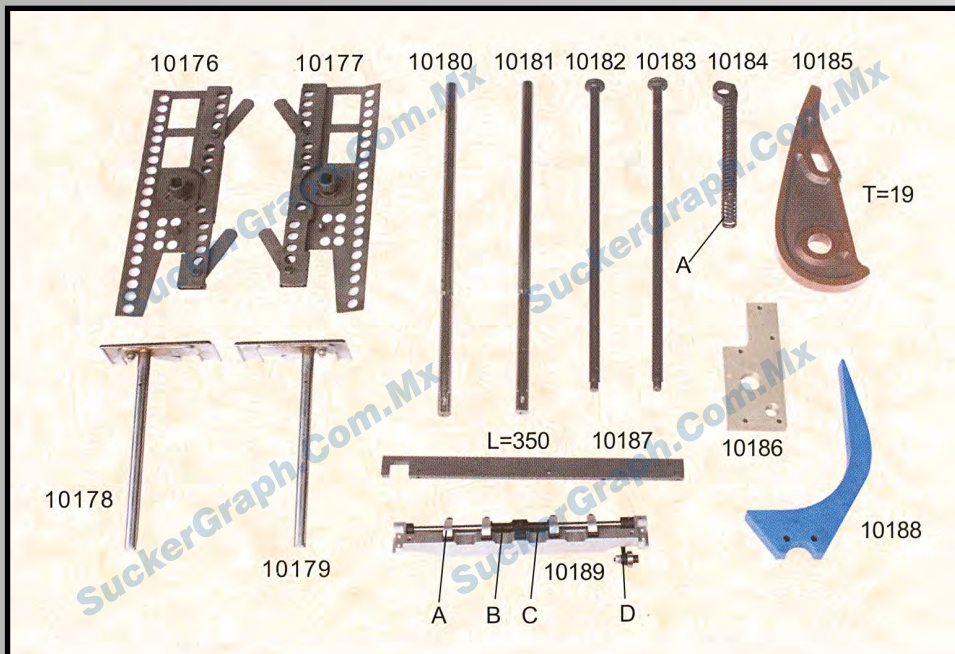

Antonio Solís No. 113, Col. Obrera
Cauhtémoc, C.P. 06800, México CDMX

Heidelberg
www.SuckerGraph.Com.Mx

(55) 7393 7480

(55) 5601 8123 (55) 5440 4630
(55) 5538 2560

contacto@suckergraph.com.mx
ventas@suckergraph.com.mx