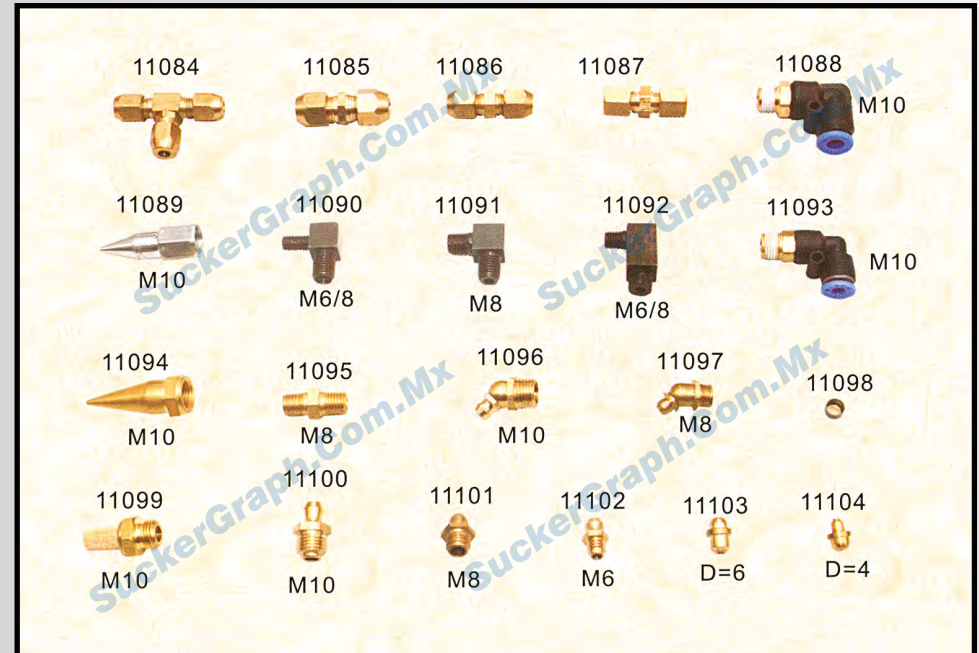

Antonio Solís No. 113, Col. Obrera
Cauhtémoc, C.P. 06800, México CDMX

Heidelberg
www.SuckerGraph.Com.Mx

(55) 7393 7480

(55) 5601 8123 (55) 5440 4630
(55) 5538 2560

contacto@suckergraph.com.mx
ventas@suckergraph.com.mx