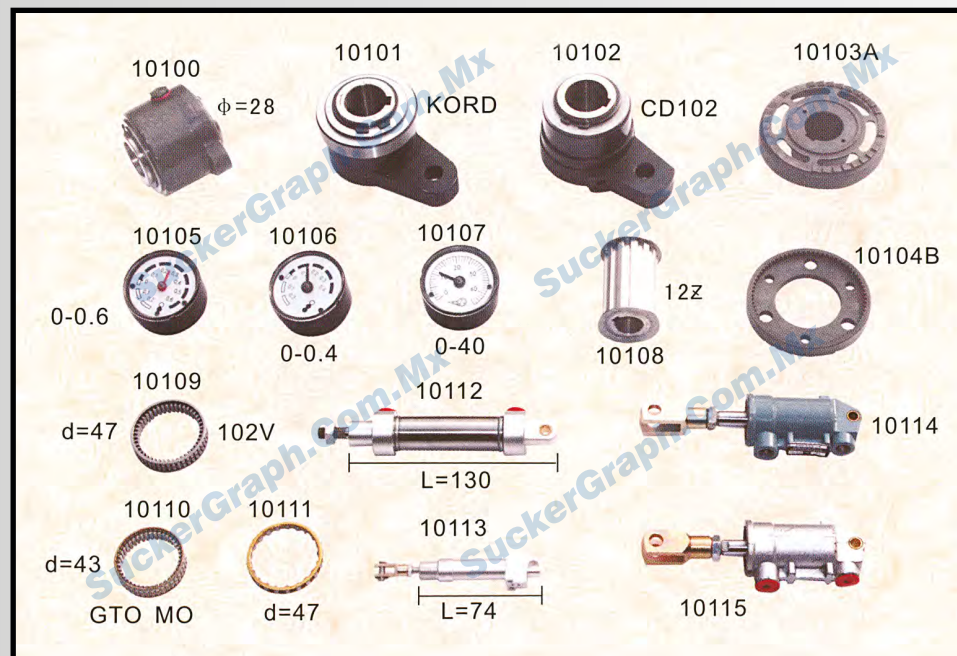

Antonio Solís No. 113, Col. Obrera
Cauhtémoc, C.P. 06800, México CDMX

Heidelberg
www.SuckerGraph.Com.Mx

(55) 7393 7480

(55) 5601 8123 (55) 5440 4630
(55) 5538 2560

contacto@suckergraph.com.mx
ventas@suckergraph.com.mx