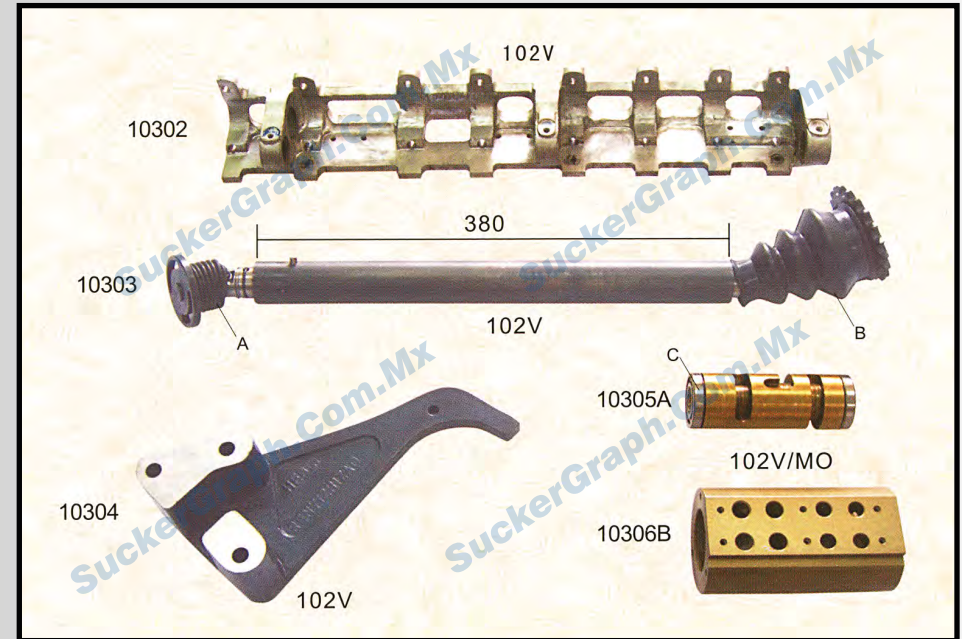

Antonio Solís No. 113, Col. Obrera
Cauhtémoc, C.P. 06800, México CDMX

SuckerGraph

Heidelberg
www.SuckerGraph.Com.Mx

(55) 7393 7480

(55) 5601 8123 (55) 5440 4630
(55) 5538 2560

contacto@suckergraph.com.mx
ventas@suckergraph.com.mx