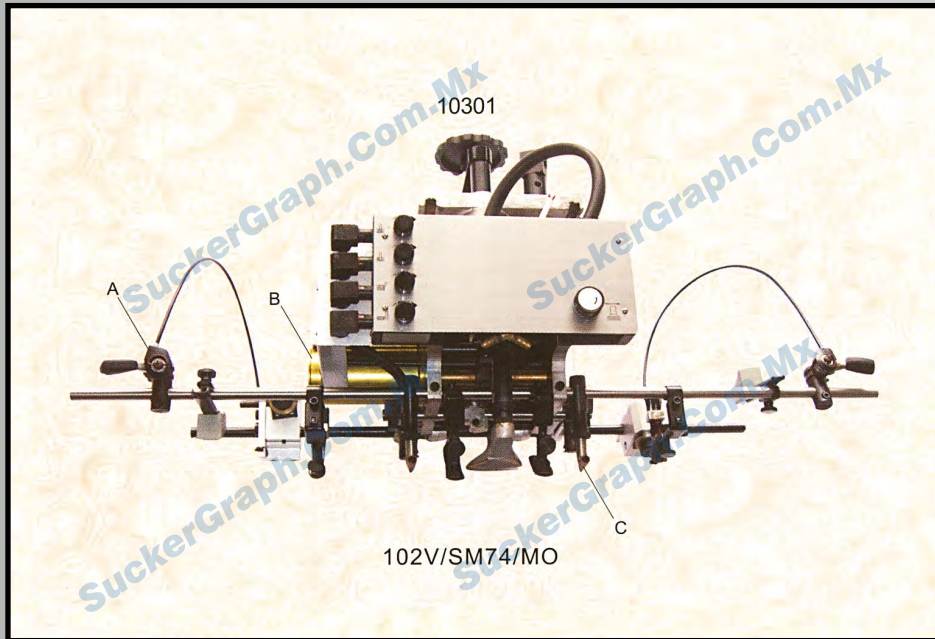

Antonio Solís No. 113, Col. Obrera
Cauhtémoc, C.P. 06800, México CDMX

SuckerGraph

Heidelberg
www.SuckerGraph.Com.Mx

(55) 7393 7480

(55) 5601 8123 (55) 5440 4630
(55) 5538 2560

contacto@suckergraph.com.mx
ventas@suckergraph.com.mx