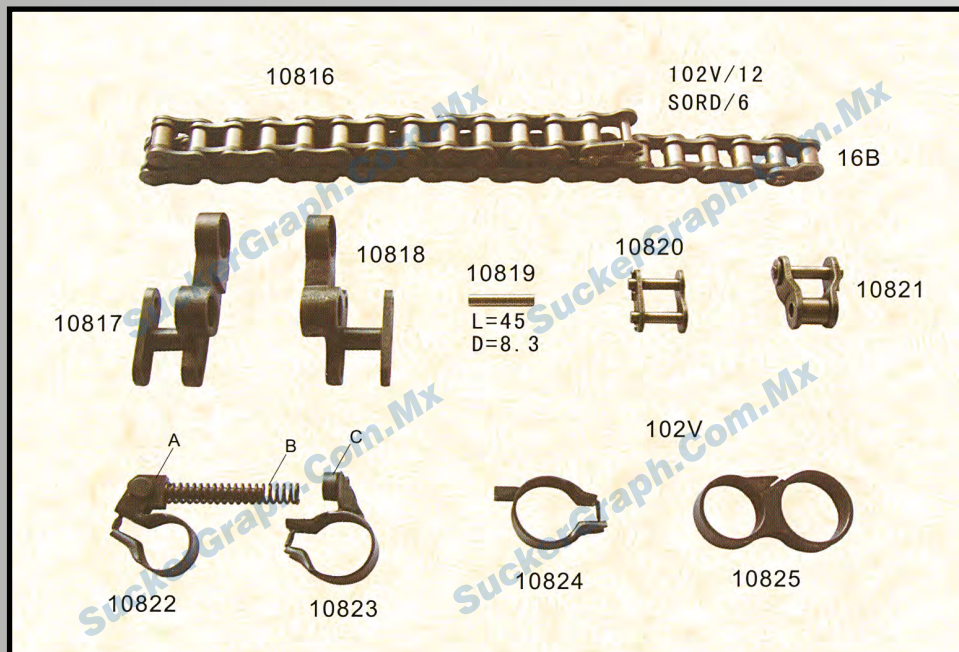

Antonio Solís No. 113, Col. Obrera
Cauhtémoc, C.P. 06800, México CDMX

Heidelberg
www.SuckerGraph.Com.Mx

(55) 7393 7480

(55) 5601 8123 (55) 5440 4630
(55) 5538 2560

contacto@suckergraph.com.mx
ventas@suckergraph.com.mx