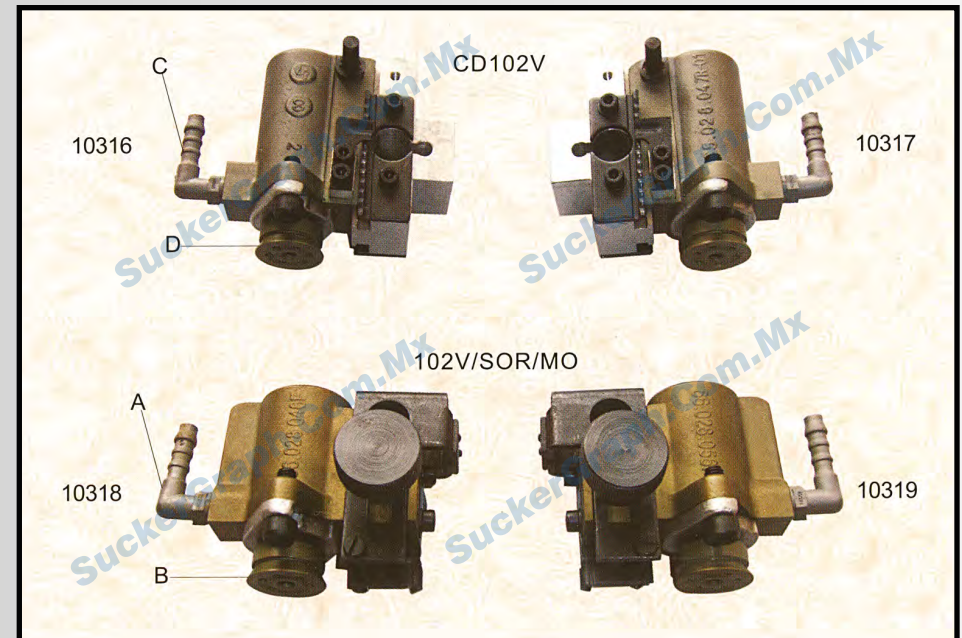

Antonio Solís No. 113, Col. Obrera
Cauhtémoc, C.P. 06800, México CDMX

SuckerGraph

Heidelberg
www.SuckerGraph.Com.Mx

(55) 7393 7480

(55) 5601 8123 (55) 5440 4630
(55) 5538 2560

contacto@suckergraph.com.mx
ventas@suckergraph.com.mx