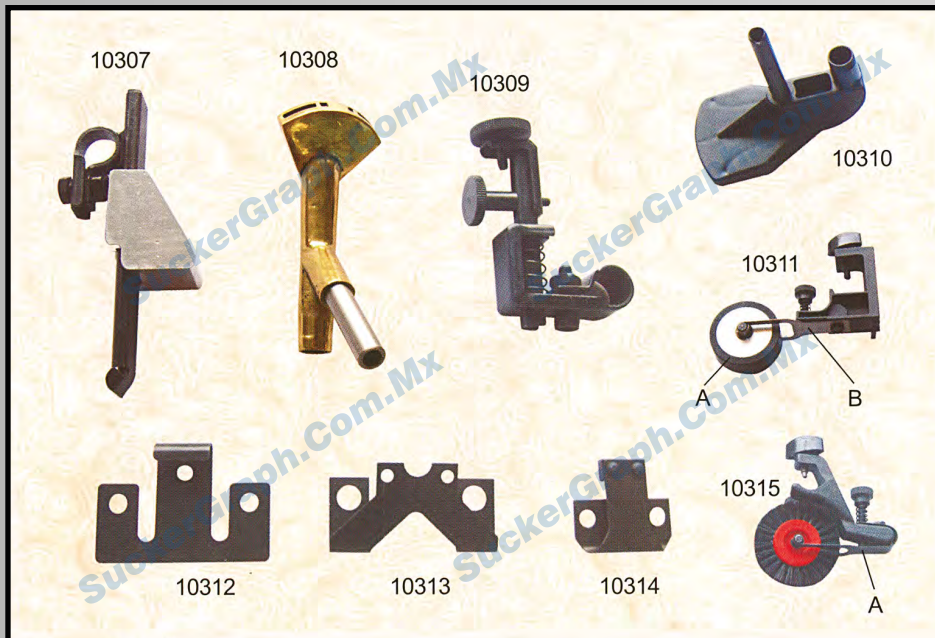

Antonio Solís No. 113, Col. Obrera
Cauhtémoc, C.P. 06800, México CDMX

SuckerGraph

Heidelberg
www.SuckerGraph.Com.Mx

(55) 7393 7480

(55) 5601 8123 (55) 5440 4630
(55) 5538 2560

contacto@suckergraph.com.mx
ventas@suckergraph.com.mx