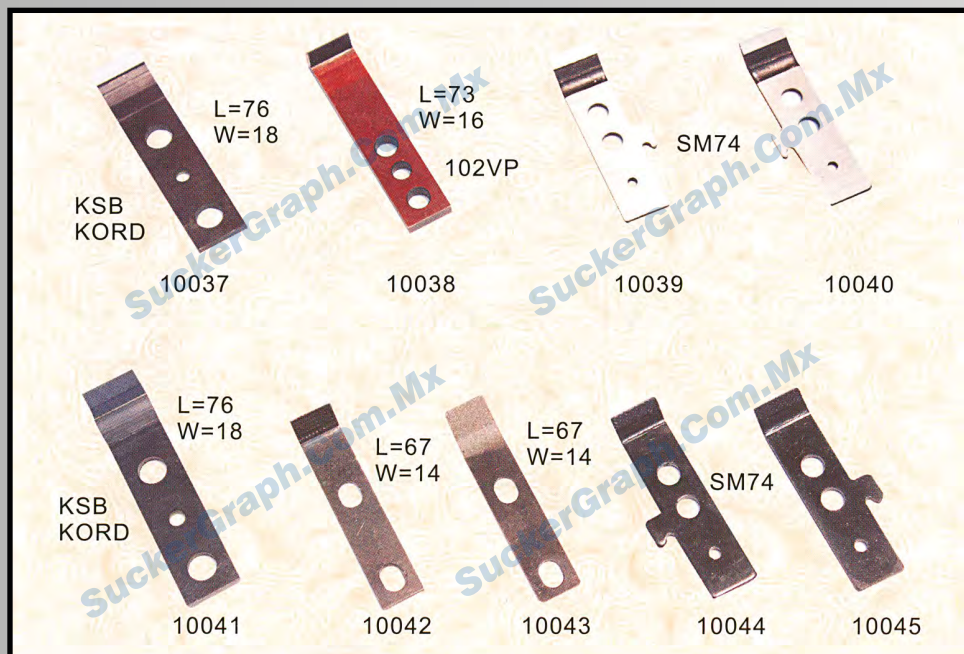

Antonio Solís No. 113, Col. Obrera
Cauhtémoc, C.P. 06800, México CDMX

Heidelberg
www.SuckerGraph.Com.Mx

e

(55) 7393 7480

(55) 5601 8123 (55) 5440 4630
(55) 5538 2560

contacto@suckergraph.com.mx
ventas@suckergraph.com.mx