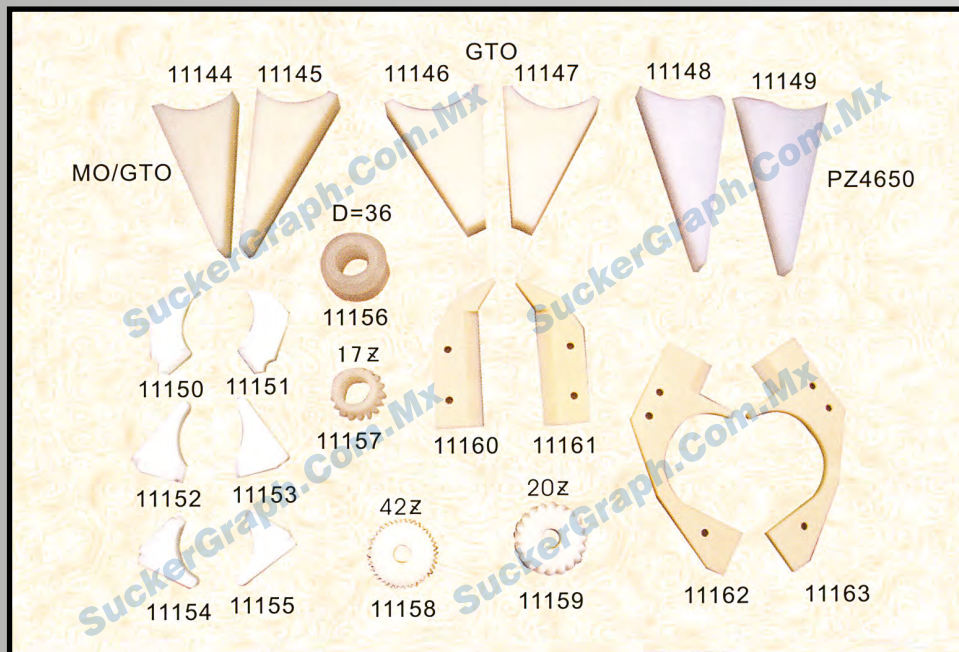

Antonio Solís No. 113, Col. Obrera
Cuauhtémoc, C.P. 06800, México CDMX

Heidelberg
www.SuckerGraph.Com.Mx

(55) 7393 7480

(55) 5601 8123 (55) 5440 4630
(55) 5538 2560

contacto@suckergraph.com.mx
ventas@suckergraph.com.mx