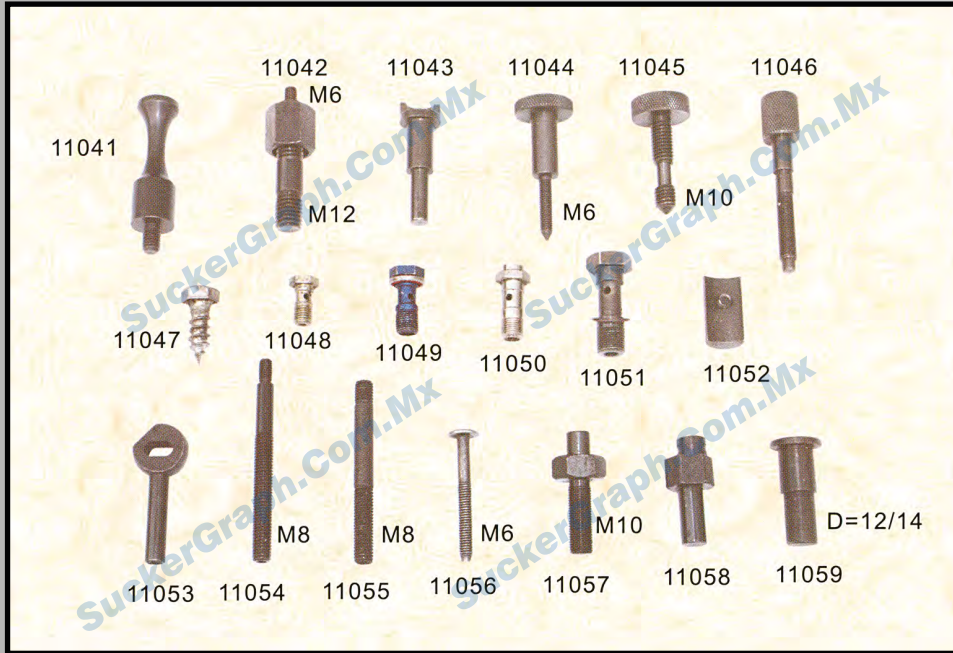

Antonio Solís No. 113, Col. Obrera
Cauhtémoc, C.P. 06800, México CDMX

Heidelberg
www.SuckerGraph.Com.Mx

(55) 7393 7480

(55) 5601 8123 (55) 5440 4630
(55) 5538 2560

contacto@suckergraph.com.mx
ventas@suckergraph.com.mx