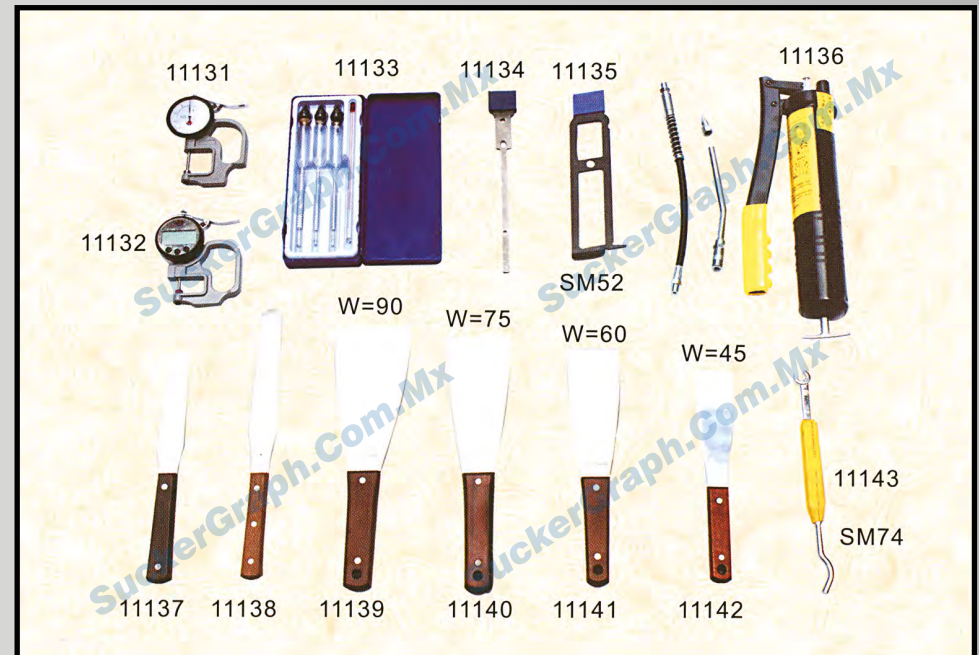

Antonio Solís No. 113, Col. Obrera
Cauhtémoc, C.P. 06800, México CDMX

Heidelberg
www.SuckerGraph.Com.Mx

(55) 7393 7480

(55) 5601 8123 (55) 5440 4630
(55) 5538 2560

contacto@suckergraph.com.mx
ventas@suckergraph.com.mx