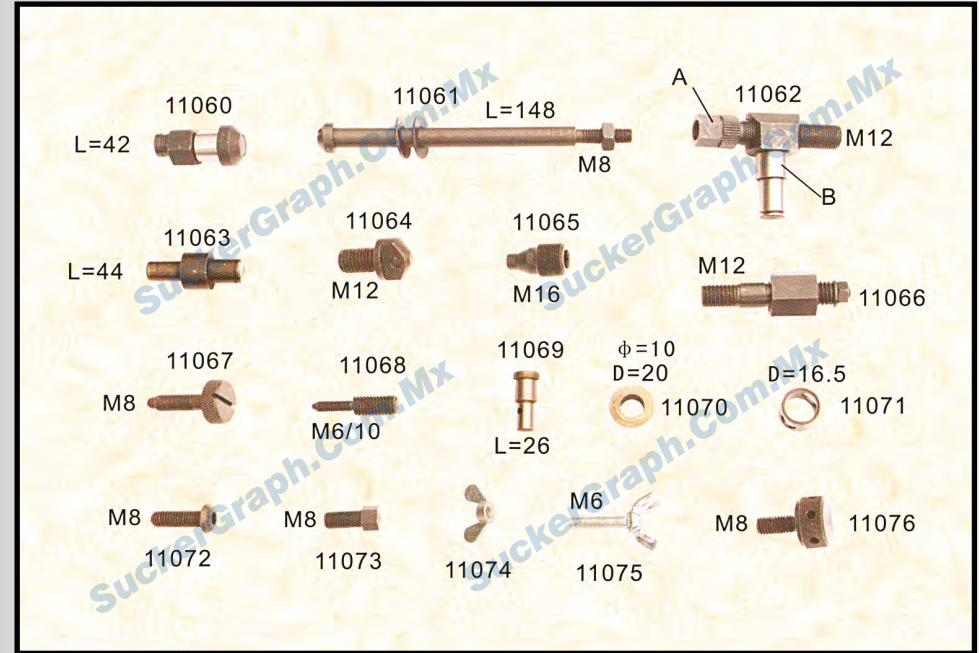

Antonio Solís No. 113, Col. Obrera
Cauhtémoc, C.P. 06800, México CDMX

Heidelberg
www.SuckerGraph.Com.Mx

(55) 7393 7480

(55) 5601 8123 (55) 5440 4630
(55) 5538 2560

contacto@suckergraph.com.mx
ventas@suckergraph.com.mx