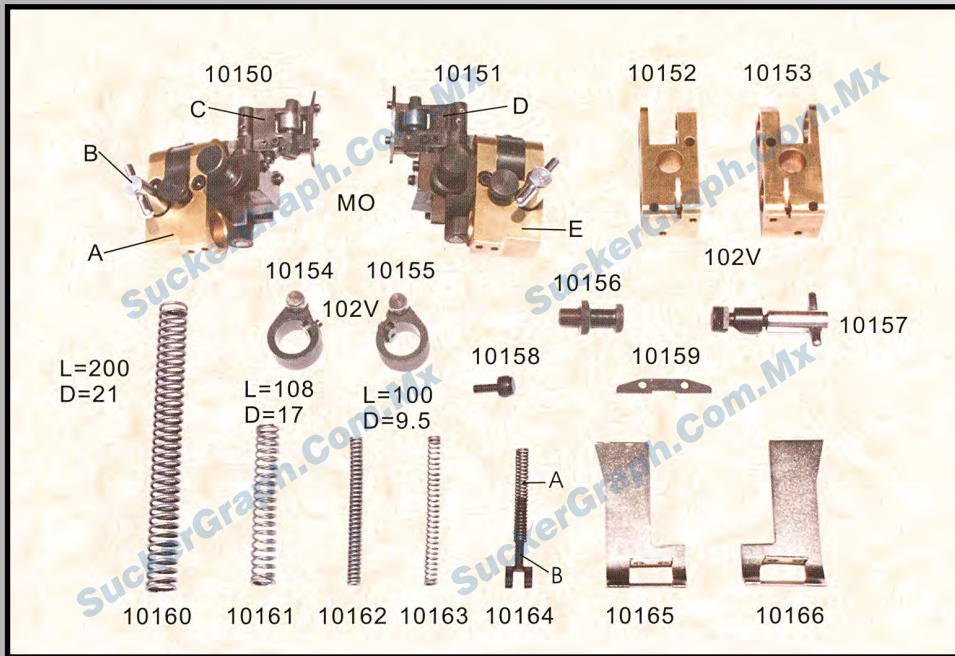

Antonio Solís No. 113, Col. Obrera
Cauhtémoc, C.P. 06800, México CDMX

Heidelberg
www.SuckerGraph.Com.Mx

(55) 7393 7480

(55) 5601 8123 (55) 5440 4630
(55) 5538 2560

contacto@suckergraph.com.mx
ventas@suckergraph.com.mx