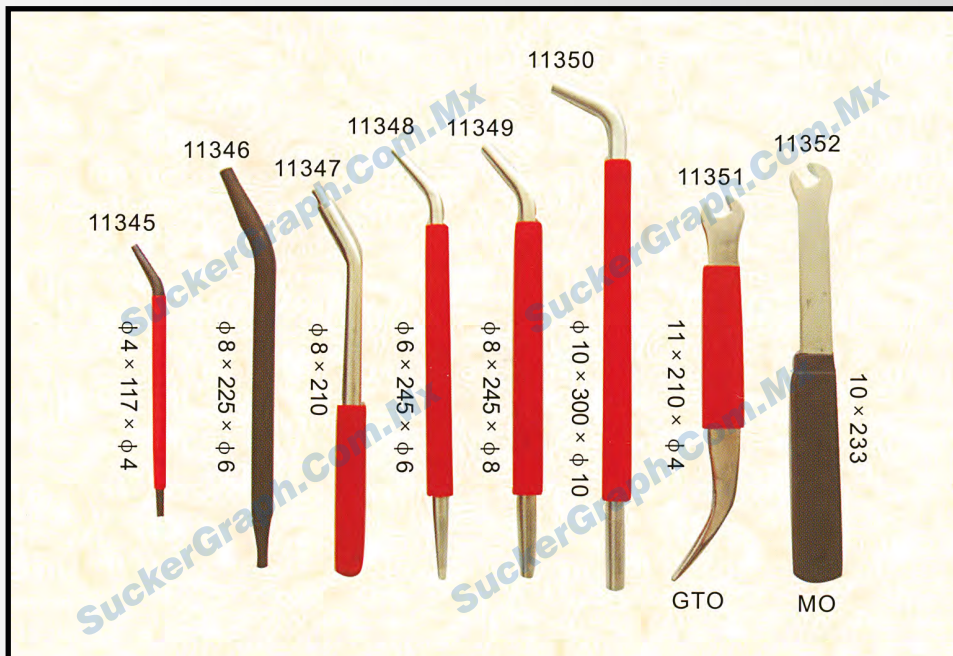

Antonio Solís No. 113, Col. Obrera
Cauhtémoc, C.P. 06800, México CDMX

SuckerGraph

Heidelberg
www.SuckerGraph.Com.Mx

(55) 7393 7480

(55) 5601 8123 (55) 5440 4630
(55) 5538 2560

contacto@suckergraph.com.mx
ventas@suckergraph.com.mx