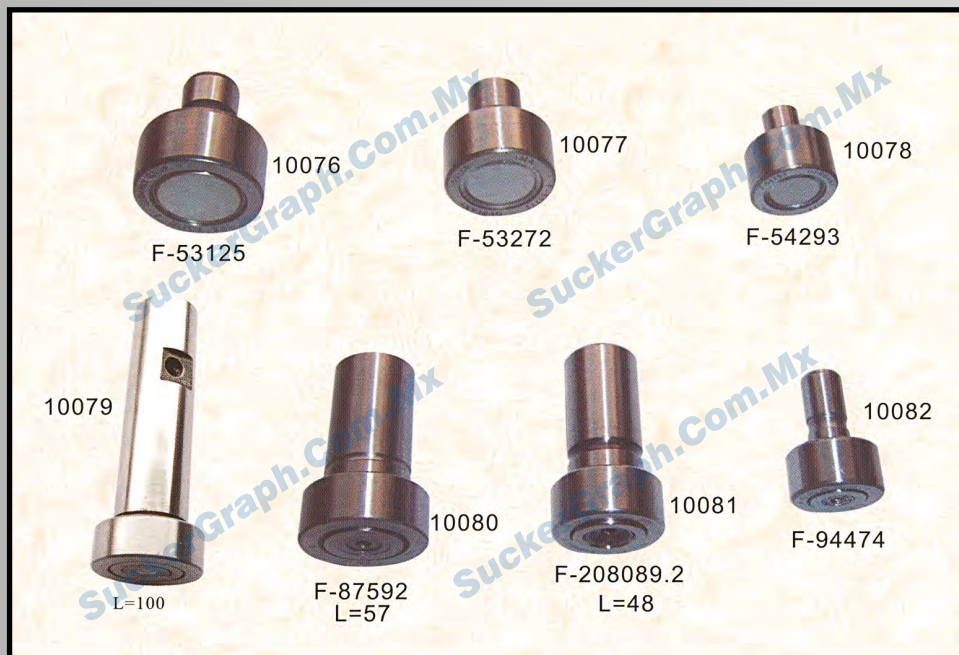

Antonio Solís No. 113, Col. Obrera
Cauhtémoc, C.P. 06800, México CDMX

Heidelberg
www.SuckerGraph.Com.Mx

(55) 7393 7480

(55) 5601 8123 (55) 5440 4630
(55) 5538 2560

contacto@suckergraph.com.mx
ventas@suckergraph.com.mx