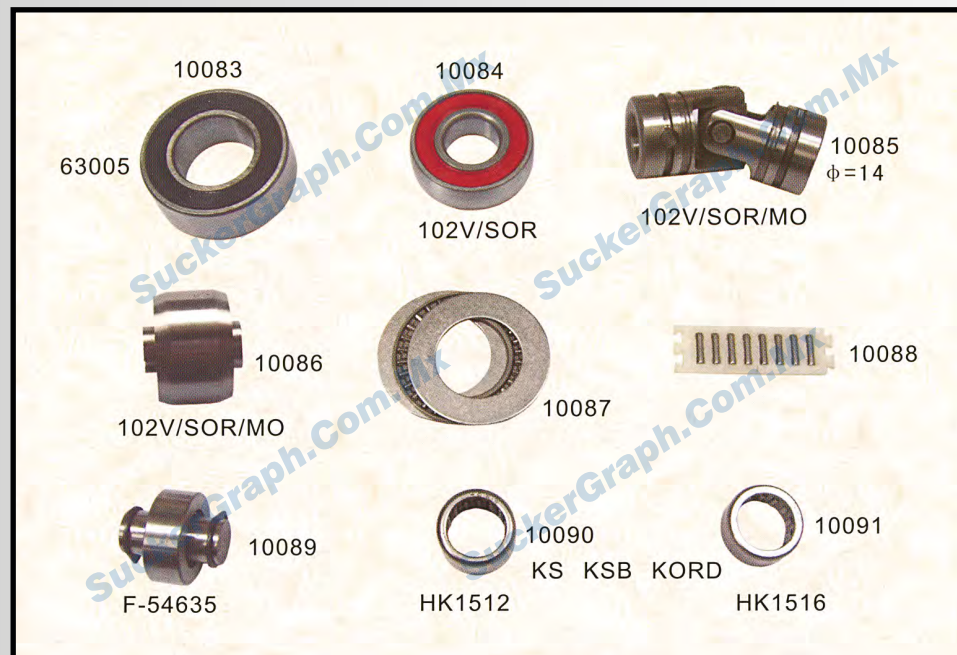

Antonio Solís No. 113, Col. Obrera
Cauhtémoc, C.P. 06800, México CDMX

Heidelberg
www.SuckerGraph.Com.Mx

(55) 7393 7480

(55) 5601 8123 (55) 5440 4630
(55) 5538 2560

contacto@suckergraph.com.mx
ventas@suckergraph.com.mx