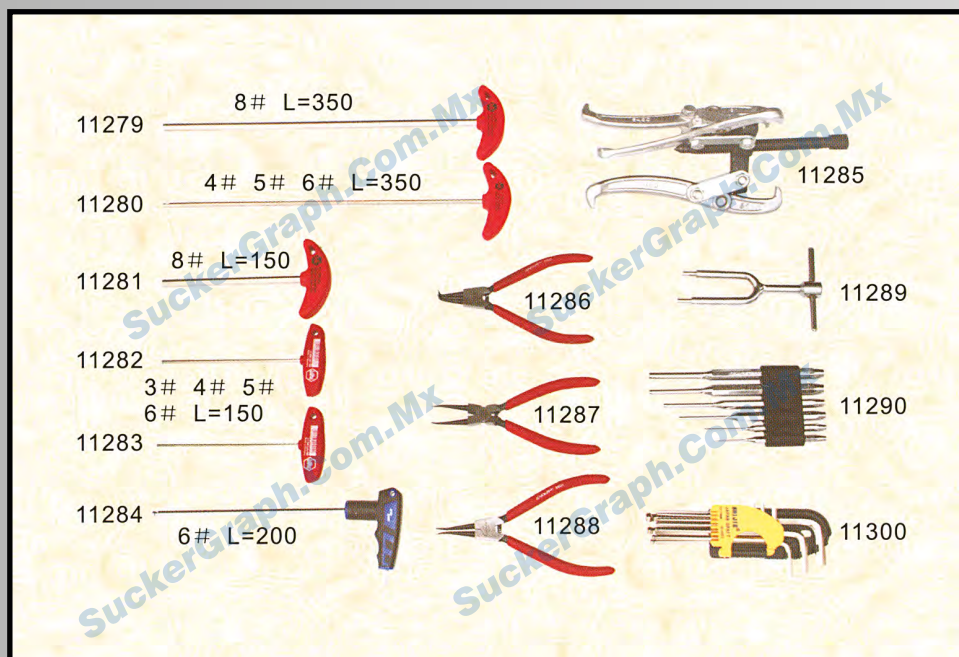

Antonio Solís No. 113, Col. Obrera
Cauhtémoc, C.P. 06800, México CDMX

SuckerGraph

Heidelberg
www.SuckerGraph.Com.Mx

(55) 7393 7480

(55) 5601 8123 (55) 5440 4630
(55) 5538 2560

contacto@suckergraph.com.mx
ventas@suckergraph.com.mx