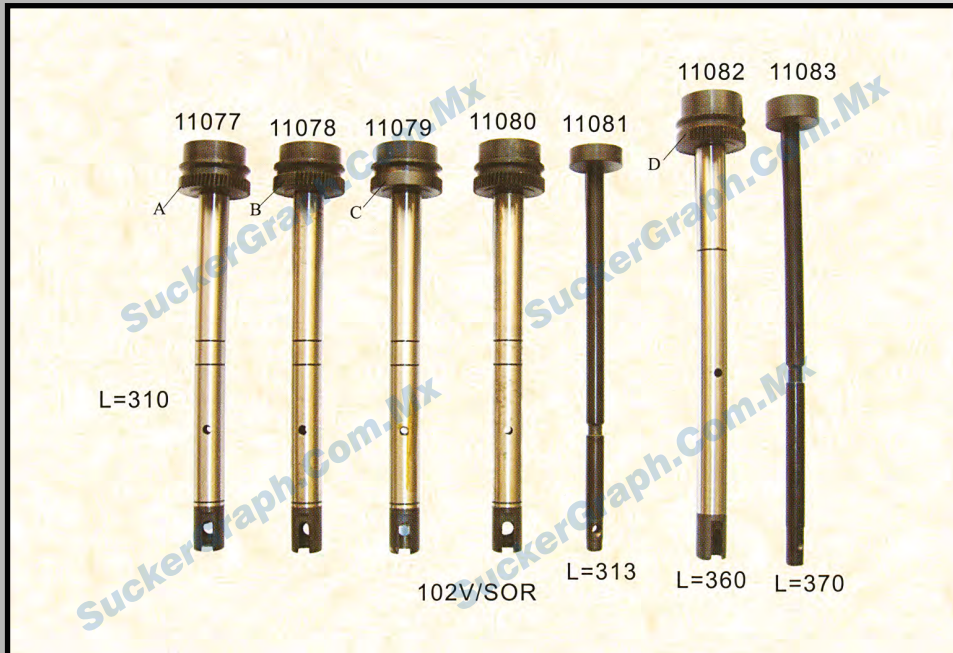

Antonio Solís No. 113, Col. Obrera
Cauhtémoc, C.P. 06800, México CDMX

Heidelberg
www.SuckerGraph.Com.Mx

(55) 7393 7480

(55) 5601 8123 (55) 5440 4630
(55) 5538 2560

contacto@suckergraph.com.mx
ventas@suckergraph.com.mx